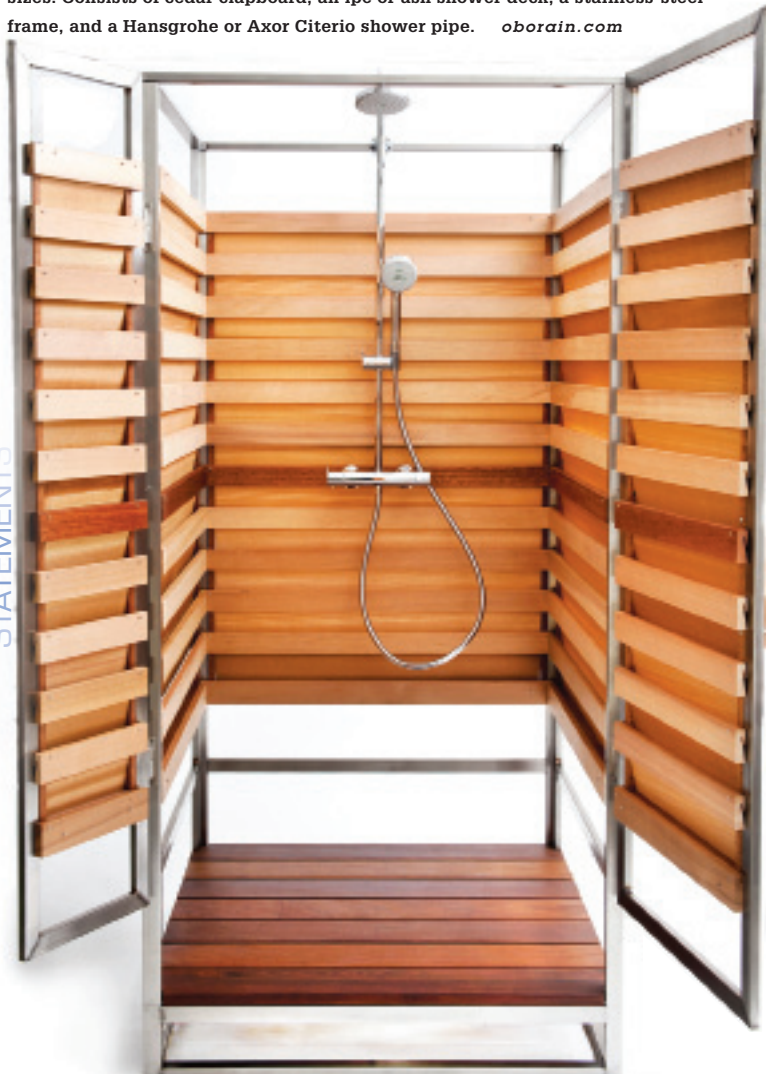

FRENCH BENCH The Marie-Antoinette Bench, inspired by patterns more than 200 years old, is hand-carved of solid, seasoned French oak in the traditional manner. jardinsduroisoleil.com; fort-royal.com

WALK THE PLANKS

“Blanc” hand-distressed French oak flooring is part of the Loft Collection by Chêne de l’Est, available through Côté France. cotefrance.com

CONTEMPORARY ANGLES

Vertex is a sculptural, indoor/outdoor, 100-percent-recyclable furniture collection designed by Karim Rashid and made by Vondom. Available in various colorways. mondocollection.com

MODULAR Oborain's Cove is a prefabricated outdoor shower available in various sizes. Consists of cedar clapboard, an ipé or ash shower deck, a stainless-steel frame, and a Hansgrohe or Axor Citerio shower pipe. oborain.com