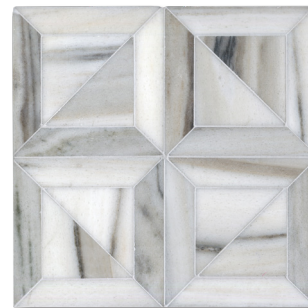

NEW RAVENNA  
STUDIO LINE - READY TO SHIP

|                            |   |
|----------------------------|---|
| PATTERN:                   | NEWMAN                                    |
| ITEM ###CODE:              | WCNEWMAN-H                                |
| COLORWAY:                  | HORIZON (H)                               |
| GROUT:                     | MAPEI FROST                               |
| TESSERAЕ SIZES:            | 3.0 CM x 5 7/8" SLANTS & 3 1/2" TRIANGLES |
| AVAILABLE MADE TO MEASURE: | YES                                       |
| REPEAT SQUARE FOOTAGE:     | .95 SQFT                                  |

\* THIS BOARD IS FOR CONCEPT ONLY. NATURAL RANGE AND VARIATIONS OCCUR AND SHOULD BE EXPECTED IN ALL RAW MATERIALS UTILIZED IN NEW RAVENNA'S HANDMADE MOSAICS.