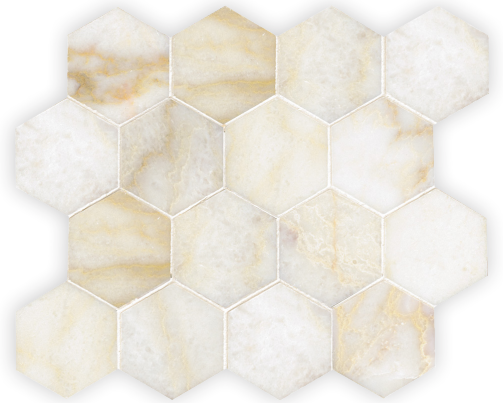

NEW RAVENNA
STUDIO LINE - READY TO SHIP

COLORS: CLOUD NINE (P)

COLORS: STATUARY CARRARA (H)

COLORS: CALACATTA RADIANCE (H)

PATTERN:	HEX 7 CM
ITEM ###CODE:	WCHEX7-CN
COLORWAY:	CLOUD NINE (P)
GROUT:	POLYBLEND ALABASTER (SANDED)
TESSERAЕ SIZE:	7 CM
AVAILABLE MADE TO MEASURE:	YES
REPEAT SQFT:	.77 SQFT

* THIS BOARD IS FOR CONCEPT ONLY. NATURAL RANGE AND VARIATIONS OCCUR AND SHOULD BE EXPECTED IN ALL RAW MATERIALS UTILIZED IN NEW RAVENNA'S HANDMADE MOSAICS.