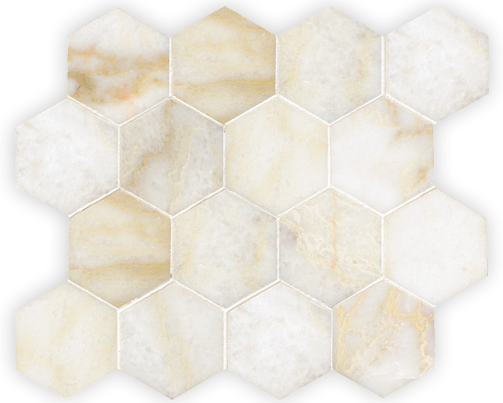

NEW RAVENNA  
STUDIO LINE - READY TO SHIP

COLORS: CLOUD NINE (P)

COLORS: STATUARY CARRARA (H)

COLORS: CALACATTA RADIANCE (H)

PATTERN:	HEX 7 CM
ITEM ###CODE:	WCHEX7-CA-H
COLORWAY:	CALACATTA RADIANCE (HONED)
GROUT:	MAPEI AVALANCHE (SANDED)
TESSERAЕ SIZE:	7 CM
AVAILABLE MADE TO MEASURE:	YES
REPEAT SQFT:	.77 SQFT

\* THIS BOARD IS FOR CONCEPT ONLY. NATURAL RANGE AND VARIATIONS OCCUR AND SHOULD BE EXPECTED IN ALL RAW MATERIALS UTILIZED IN NEW RAVENNA'S HANDMADE MOSAICS.