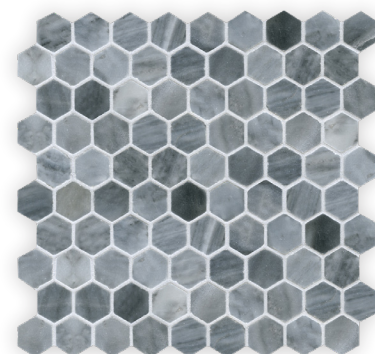

NEW RAVENNA

STUDIO LINE - READY TO SHIP

COLORS: CALACATTA RADIANCE (P OR H)

COLORS: GREYSTOKE (P)

COLORS: CLOUD NINE (P)

COLORS: PAPERWHITE (P OR H)

PATTERN:	3CM HEX
ITEM ###CODE:	WCHEX3-CN
COLORWAY:	CLOUD NINE (P)
GROUT:	POLYBLEND BRIGHT WHITE (SANDED)
TESSERAE SIZE:	3 CM
AVAILABLE MADE TO MEASURE:	YES
REPEAT SQFT:	.83 SQFT

* THIS BOARD IS FOR CONCEPT ONLY. NATURAL RANGE AND VARIATIONS OCCUR AND SHOULD BE EXPECTED IN ALL RAW MATERIALS UTILIZED IN NEW RAVENNA'S HANDMADE MOSAICS.