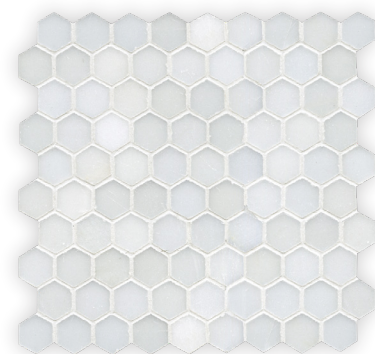

NEW RAVENNA

STUDIO LINE - READY TO SHIP

COLORS: CALACATTA RADIANCE (P OR H)

COLORS: GREYSTOKE (P)

COLORS: CLOUD NINE (P)

COLORS: PAPERWHITE (P OR H)

PATTERN:	3CM HEX
ITEM ###CODE:	WCHEX3-CN
COLORWAY:	CLOUD NINE (P)
GROUT:	POLYBLEND BRIGHT WHITE (SANDED)
TESSERAE SIZE:	3 CM
AVAILABLE MADE TO MEASURE:	YES
REPEAT SQFT:	.83 SQFT

* THIS BOARD IS FOR CONCEPT ONLY. NATURAL RANGE AND VARIATIONS OCCUR AND SHOULD BE EXPECTED IN ALL RAW MATERIALS UTILIZED IN NEW RAVENNA'S HANDMADE MOSAICS.