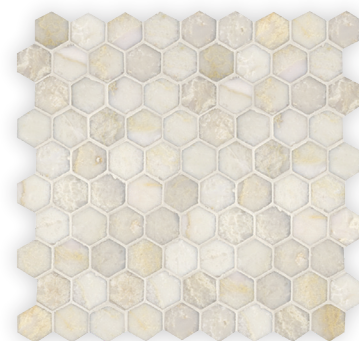

NEW RAVENNA

STUDIO LINE - READY TO SHIP

COLORS: CALACATTA RADIANCE (P OR H)

COLORS: GREYSTOKE (P)

COLORS: CLOUD NINE (P)

COLORS: PAPERWHITE (P OR H)

PATTERN:	3CM HEX
ITEM ###CODE:	WCHEX3-CN
COLORWAY:	CLOUD NINE (P)
GROUT:	POLYBLEND BRIGHT WHITE (SANDED)
TESSERAE SIZE:	3 CM
AVAILABLE MADE TO MEASURE:	YES
REPEAT SQFT:	.83 SQFT

* THIS BOARD IS FOR CONCEPT ONLY. NATURAL RANGE AND VARIATIONS OCCUR AND SHOULD BE EXPECTED IN ALL RAW MATERIALS UTILIZED IN NEW RAVENNA'S HANDMADE MOSAICS.