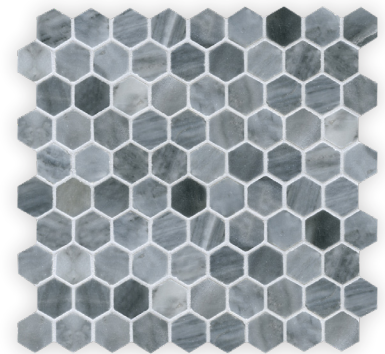

NEW RAVENNA
STUDIO LINE - READY TO SHIP

COLORS: CALACATTA RADIANCE (P OR H)

COLORS: GREYSTOKE (P)

COLORS: CLOUD NINE (P)

COLORS: PAPERWHITE (P OR H)

PATTERN:	3CM HEX
ITEM ###CODE:	WCHEX3-CA OR WCHEX3-CA-H
COLORWAY:	CALACATTA RADIANCE POLISHED OR HONED
GROUT:	POLYBLEND SNOW WHITE (SANDED)
TESSERAE SIZE:	3 CM
AVAILABLE MADE TO MEASURE:	YES
REPEAT SQFT:	.83 SQFT

* THIS BOARD IS FOR CONCEPT ONLY. NATURAL RANGE AND VARIATIONS OCCUR AND SHOULD BE EXPECTED IN ALL RAW MATERIALS UTILIZED IN NEW RAVENNA'S HANDMADE MOSAICS.