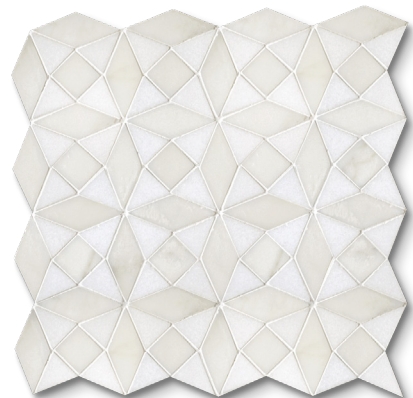

NEW RAVENNA
STUDIO LINE - READY TO SHIP

PATTERN: ESMERALDA
ITEM ###CODE: WCESMERALDA-TXC
COLORWAY: CALACATTA MONET (P), THASSOS (H)
GROUT: MAPEI AVALANCHE
TESSERAE SIZE: 3 X 3 CM SQUARES, 3 CM X 2 7/8" DIAMONDS,
1 9/16" X 3 CM TRIANGLES
AVAILABLE MADE TO MEASURE: YES
REPEAT SQUARE FOOTAGE: .95 SQFT

* THIS BOARD IS FOR CONCEPT ONLY. NATURAL RANGE AND VARIATIONS OCCUR AND SHOULD BE EXPECTED IN ALL RAW MATERIALS UTILIZED IN NEW RAVENNA'S HANDMADE MOSAICS.