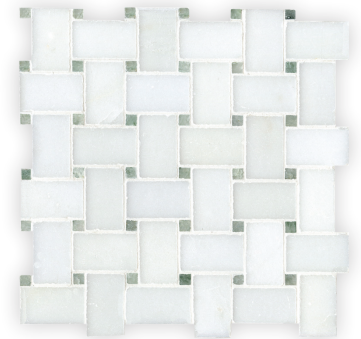

NEW RAVENNA
STUDIO LINE - READY TO SHIP

COLORS: PAPERWHITE (H),
MING GREEN (P)

COLORS: CLOUD NINE,
PAPERWHITE (ALL P)

PATTERN:

ITEM ###CODE:

COLORWAY:

TESSERAE SIZE:

GROUT:

AVAILABLE MADE TO MEASURE:

REPEAT SQFT:

BASKETWEAVE

WCBW-PWMG

PAPERWHITE (H), MING GREEN (P)

1. CM, 3 CM X 5. CM

MAPEI AVALANCHE

YES

.64 SQFT

* THIS BOARD IS FOR CONCEPT ONLY. NATURAL RANGE AND VARIATIONS OCCUR AND SHOULD BE EXPECTED IN ALL RAW MATERIALS UTILIZED IN NEW RAVENNA'S HANDMADE MOSAICS.