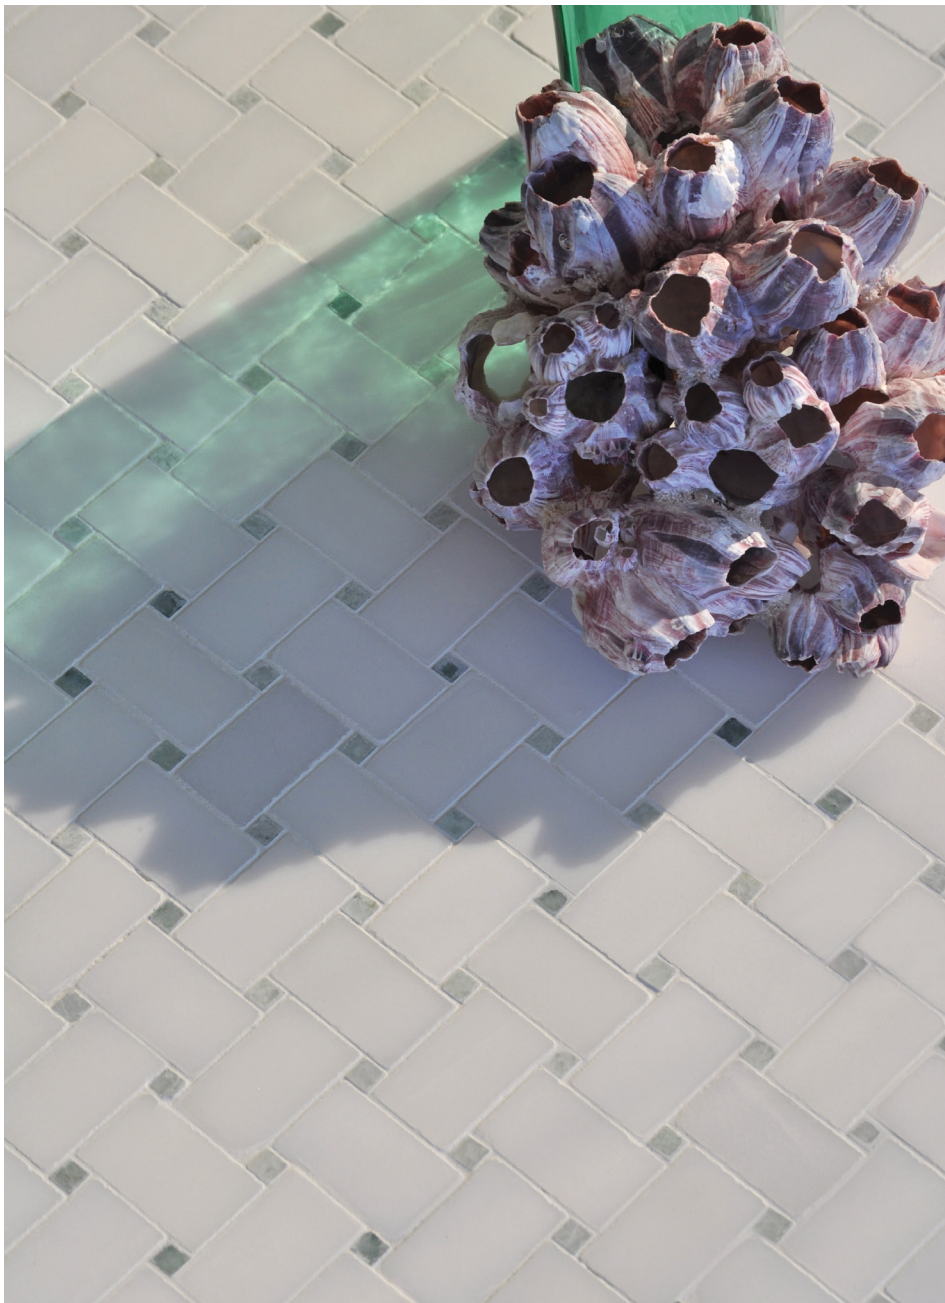

NEW RAVENNA
STUDIO LINE - READY TO SHIP

COLORS: PAPERWHITE (H),
MING GREEN (P)

COLORS: CLOUD NINE,
PAPERWHITE (ALL P)

PATTERN:

ITEM ###CODE:

COLORWAY:

TESSERAE SIZE:

GROUT:

AVAILABLE MADE TO MEASURE:

REPEAT SQFT:

BASKETWEAVE

WCBW-PWMG

PAPERWHITE (H), MING GREEN (P)

1. CM, 3 CM X 5. CM

MAPEI AVALANCHE

YES

.64 SQFT

* THIS BOARD IS FOR CONCEPT ONLY. NATURAL RANGE AND VARIATIONS OCCUR AND SHOULD BE EXPECTED IN ALL RAW MATERIALS UTILIZED IN NEW RAVENNA'S HANDMADE MOSAICS.