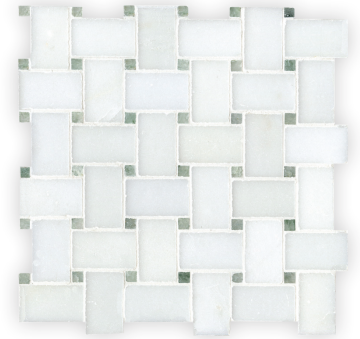

NEW RAVENNA
STUDIO LINE - READY TO SHIP

COLORS: PAPERWHITE (H),
MING GREEN (P)

COLORS: CLOUD NINE,
PAPERWHITE (ALL P)

PATTERN:

ITEM ###CODE:

COLORWAY:

TESSERAЕ SIZE:

GROUT:

AVAILABLE MADE TO MEASURE:

REPEAT SQFT:

BASKETWEAVE

WCBW-CNPW

PAPERWHITE, CLOUD NINE (ALL POLISHED)

1.CM, 3 CM X 5. CM

POLYBLEND SNOW WHITE

YES

.64 SQFT

* THIS BOARD IS FOR CONCEPT ONLY. NATURAL RANGE AND VARIATIONS OCCUR AND SHOULD BE EXPECTED IN ALL RAW MATERIALS UTILIZED IN NEW RAVENNA'S HANDMADE MOSAICS.